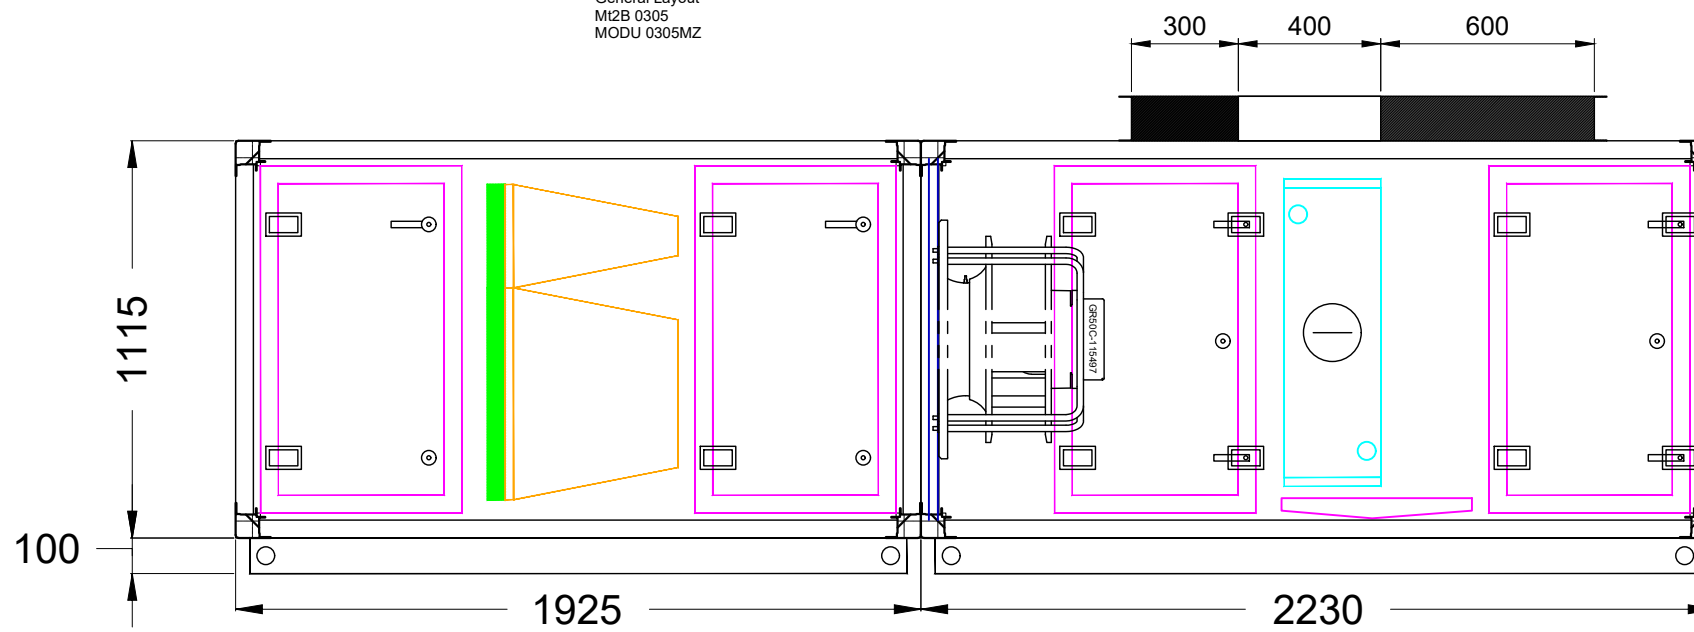

Right View

DO NOT SCALE DRAWING

Rev	By	Date	Description
00	Toh	22/11/2017	Initial Released

AIR DESIGN PTY. LTD. © A.C.N. 010 185 958
45 NESTOR DRIVE, MEADOWBROOK, QUEENSLAND, AUSTRALIA. 4131
TELEPHONE: (07) 32 999 888 FACSIMILE: (07) 32 999 800

DRAWN: Toh	DATE: 22/11/2017
CHKED: --	DATE: --
APPRD: --	DATE: --

General Layout
Multizone Unit
- MODU 0305MZ
-

DRAWING NO: -	REV: 00	SCALE: N.T.S.	SIZE: A3